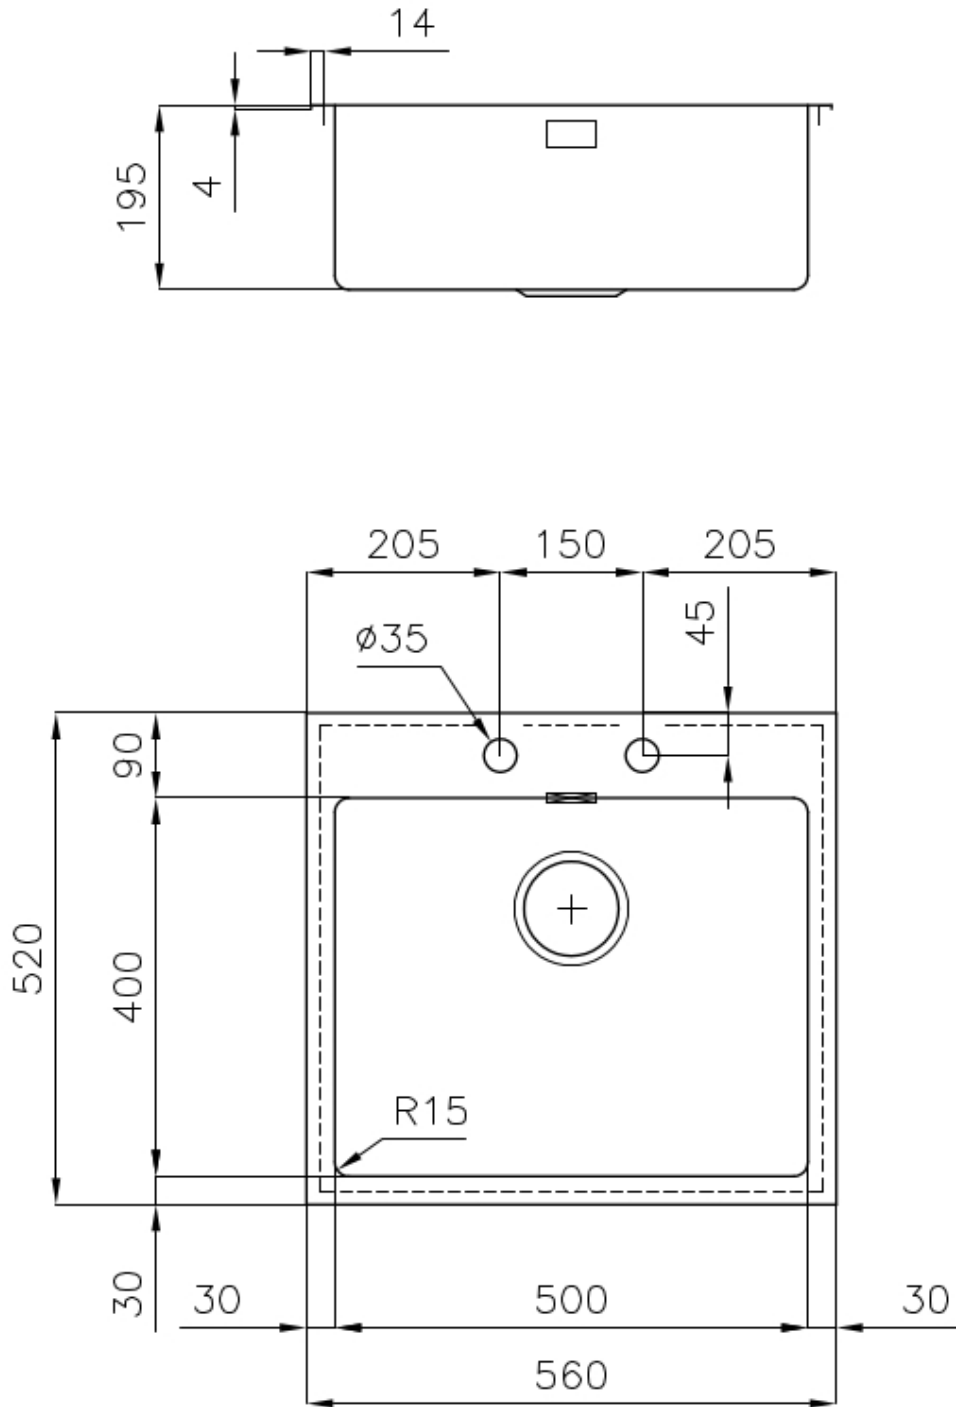

TECHNICAL DATA