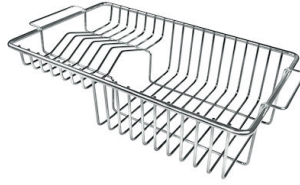

FEATURES

Double mixer hole	The large tap counter is already fitted with a series of 2 tap holes. In the second hole it is possible to install the remote control of the automatic drain or, alternatively, a practical soap dispenser.
High thickness	1mm thick steel. A significant thickness, which guarantees the maximum sturdiness and durability.
Automatic waste fitting	The waste-fitting with round remote knob is supplied; a practical accessory which makes it unnecessary to get wet in order to drain the water from the bowl.
Basket 3,5" waste fitting	The drain is equipped with a large 3.5" drain, with the practical basket cap that prevents the discharge of solid parts.
Perimetral overflow	The overflow is always a security on the Foster sinks that prevents the overflow of water in case of oversights. The perimeter drain solution improves aesthetics thanks to its square and essential shape.
Small radius	Bowls with squared shapes with a modern design and an increased capacity, for a minimal aesthetics connected with an extreme practicality.
Deep bowls	This bowls reach an important depth, over 20 cm, thanks to the advanced production technology, that can be offer great capieny and practicality in all the washing operations.

Stainless steel colander
8154 000

Stainless steel plate rack
8100 154

Stainless steel plate rack

8100 303

* only in combination with the accessory
8644 101

Stainless steel plate rack

8100 201

White bowl

8153 100

**Graters kit with ring-holder and
food collection tray**

8159 101

* only in combination with the accessory
8644 101

Stainless steel perforated tray

8151 000

* only in combination with the accessory
8644 101