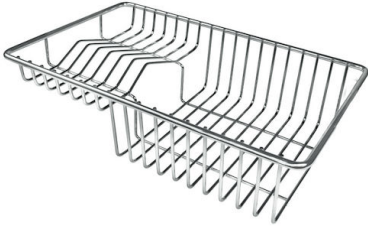

FEATURES

Double mixer hole	The large tap counter is already fitted with a series of 2 tap holes. In the second hole it is possible to install the remote control of the automatic drain or, alternatively, a practical soap dispenser.
High thickness	1mm thick steel. A significant thickness, which guarantees the maximum sturdiness and durability.
Automatic waste fitting	The waste-fitting with round remote knob is supplied; a practical accessory which makes it unnecessary to get wet in order to drain the water from the bowl.
Basket 3,5" waste fitting	The drain is equipped with a large 3.5" drain, with the practical basket cap that prevents the discharge of solid parts.
Perimetral overflow	The overflow is always a security on the Foster sinks that prevents the overflow of water in case of oversights. The perimeter drain solution improves aesthetics thanks to its square and essential shape.
Small radius	Bowls with squared shapes with a modern design and an increased capacity, for a minimal aesthetics connected with an extreme practicality.
Deep bowls	This bowls reach an important depth, over 20 cm, thanks to the advanced production technology, that can be offer great capieny and practicality in all the washing operations.

TECHNICAL DATA

EQUIPMENT

Automatic waste fitting
8407 113

OPTIONAL ACCESSORIES

Cestello inox
8612 000

Glass chopping board
8631 300

HPDE Chopping board
8657 001

HPDE Twin chopping board
8644 101

Stainless steel colander
8154 000

Stainless steel plate rack
8100 154

Stainless steel plate rack

8100 303

* only in combination with the accessory
8644 101

Stainless steel plate rack

8100 201

White bowl